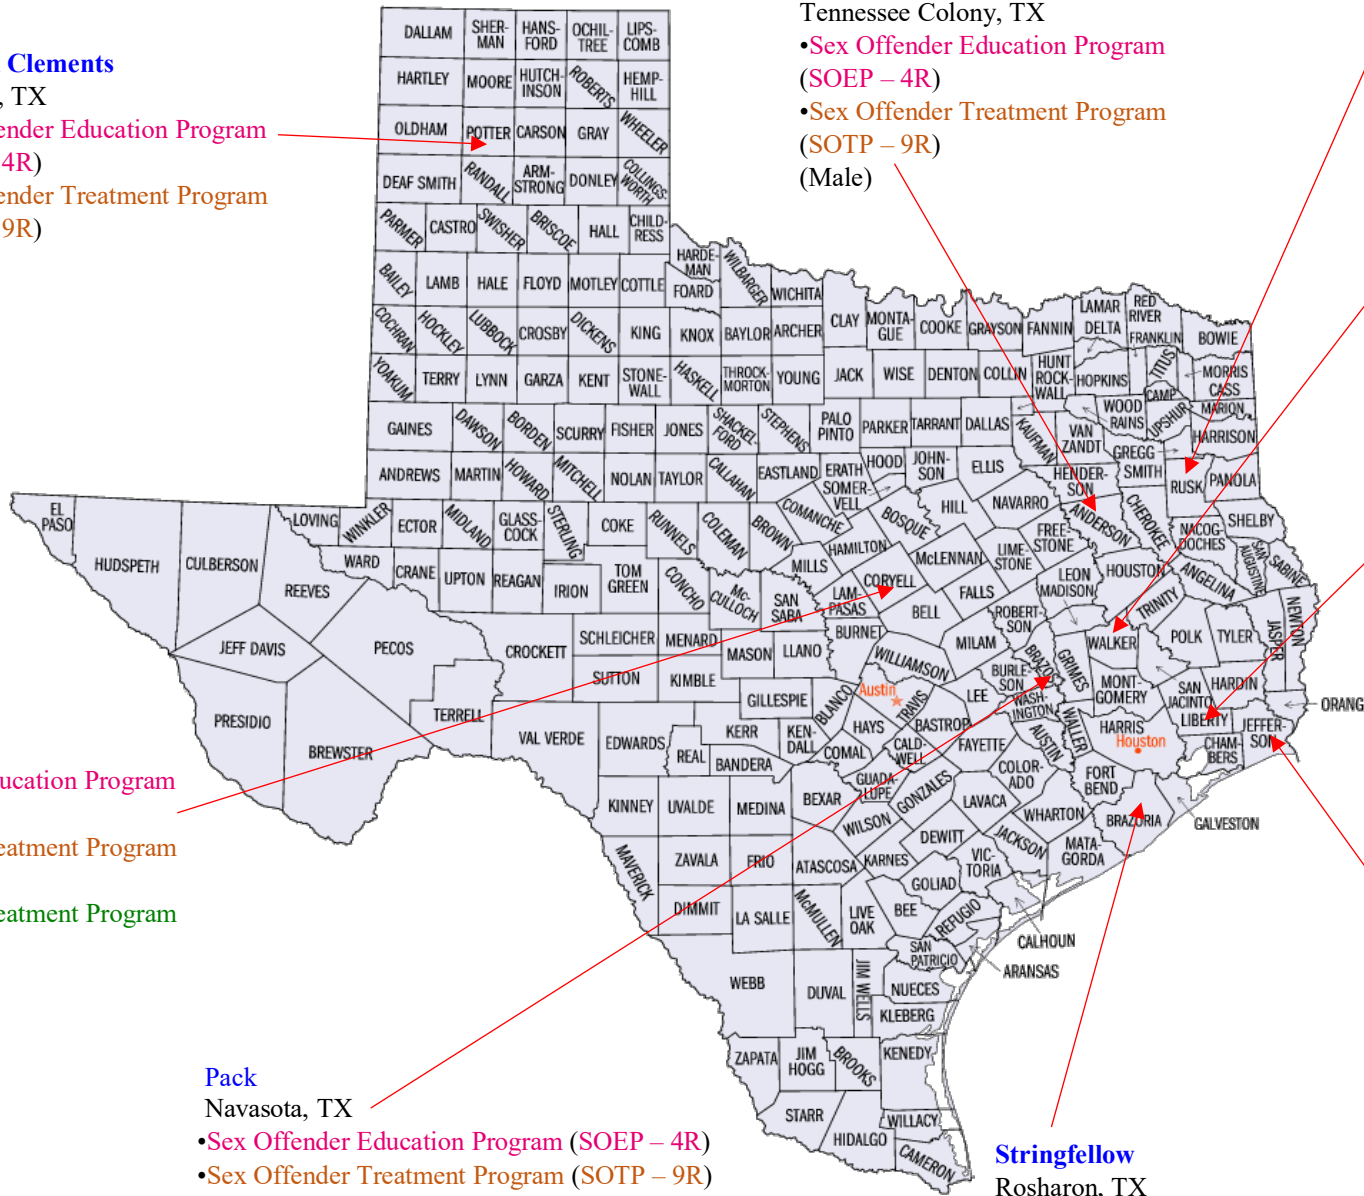

Leblanc

Beaumont, TX

- Sex Offender Education Program (SOEP – 4R)
- Sex Offender Treatment Program (SOTP – 9R)
- Sex Offender Treatment Program (SOTP – 18R) (Male)

Stringfellow

Rosharon, TX

- Sex Offender Treatment Program (SOTP – 9R) (Male)

Hilltop

Gatesville, TX

- Sex Offender Education Program (SOEP – 4R)
- Sex Offender Treatment Program (SOTP – 9R)
- Sex Offender Treatment Program (SOTP – 18R) (Female)

Pack

Navasota, TX

- Sex Offender Education Program (SOEP – 4R)
- Sex Offender Treatment Program (SOTP – 9R)
- Sex Offender Treatment Program (SOTP – 18R) (Male)