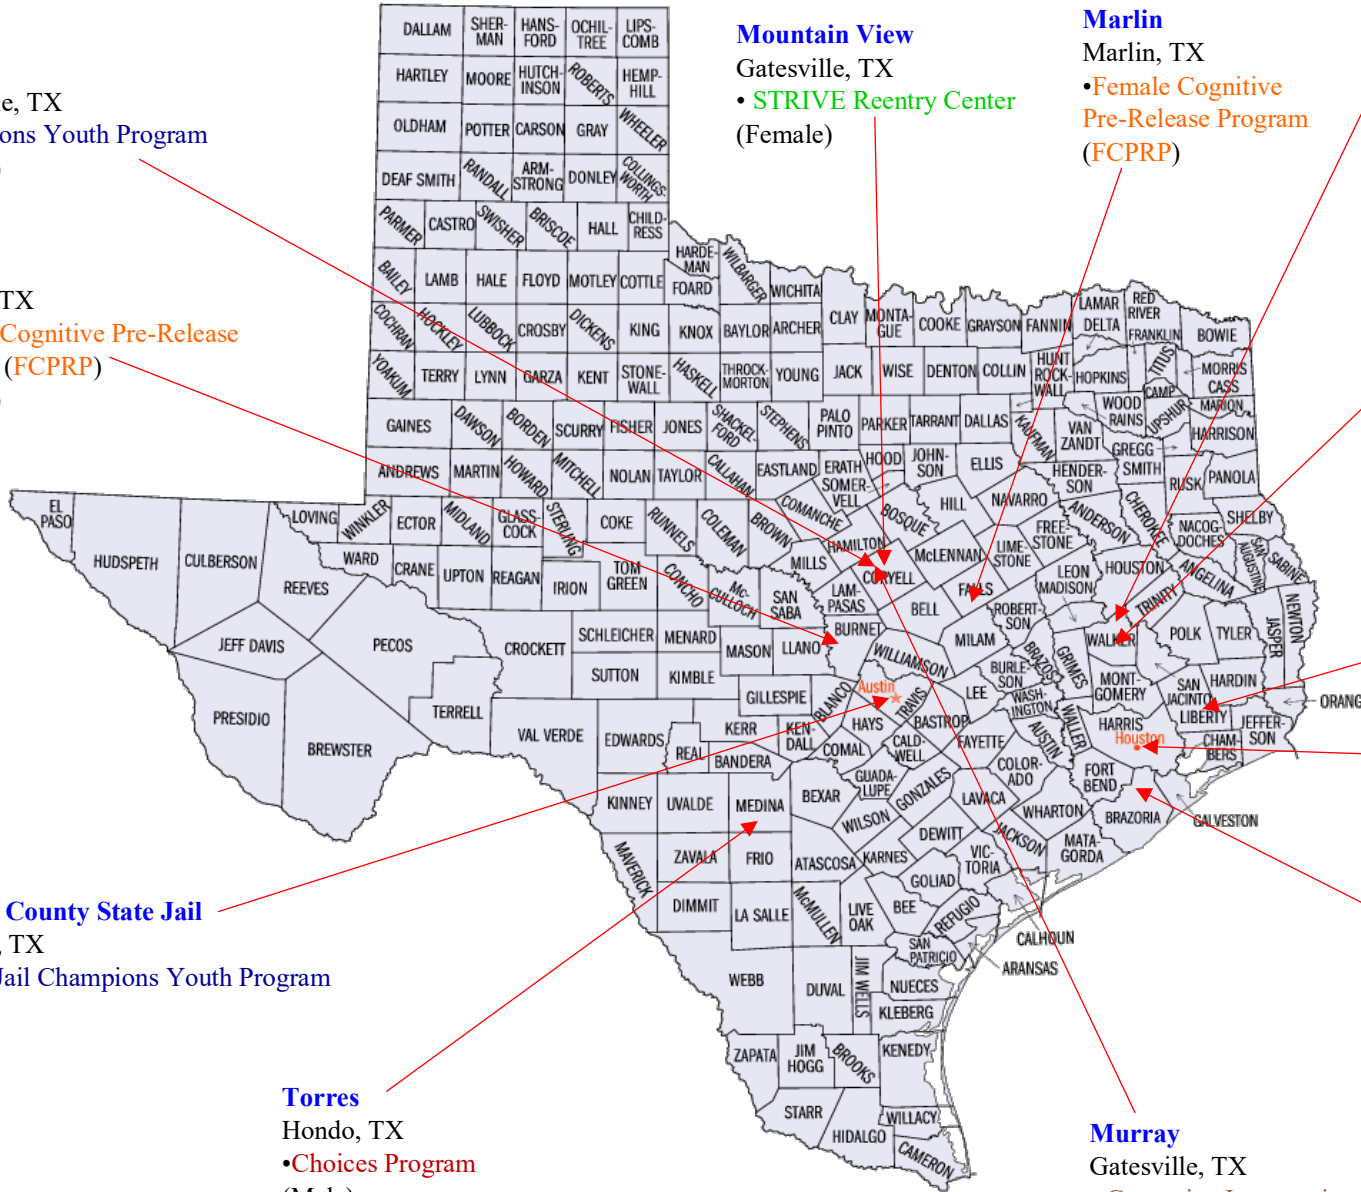

Rehabilitation Programs Division – Special Population Programs by Units

- **Hilltop**
  Gatesville, TX
  • Champions Youth Program (Female)
- **Halbert**
  Burnett, TX
  • Female Cognitive Pre-Release Program (FCPRP) (Female)

- **Mountain View**
  Gatesville, TX
  • STRIVE Reentry Center (Female)

- **Marlin**
  Marlin, TX
  • Female Cognitive Pre-Release Program (FCPRP)

- **Ellis**
  Huntsville, TX
  • Gang Renoucement and Disassociation Process (GRAD)
  • General Population GRAD Program
  • Returning Population GRAD Program
  • Champions Youth Program (Male)

- **Estelle**
  Huntsville, TX
  • Corrective Intervention Pre-release Program (CIPP)
  • Serious Violent Offender Reentry Initiative (SVORI) (Male)

- **Plane State Jail**
  Dayton, TX
  • Our Roadway to Freedom Program (ORTF)

- **Santa Maria Hostel**
  • Baby and Mother Bonding Initiative (BAMBI) (Female – Contract)

- **Ramsey**
  Rosharon, TX
  • Cognitive Intervention Transition Program (CITP) (Male)

- **Travis County State Jail**
  Austin, TX
  • State Jail Champions Youth Program (Male)

- **Torres**
  Hondo, TX
  • Choices Program (Male)

- **Murray**
  Gatesville, TX
  • Corrective Intervention Pre-Release Program (CIPP) (Female)