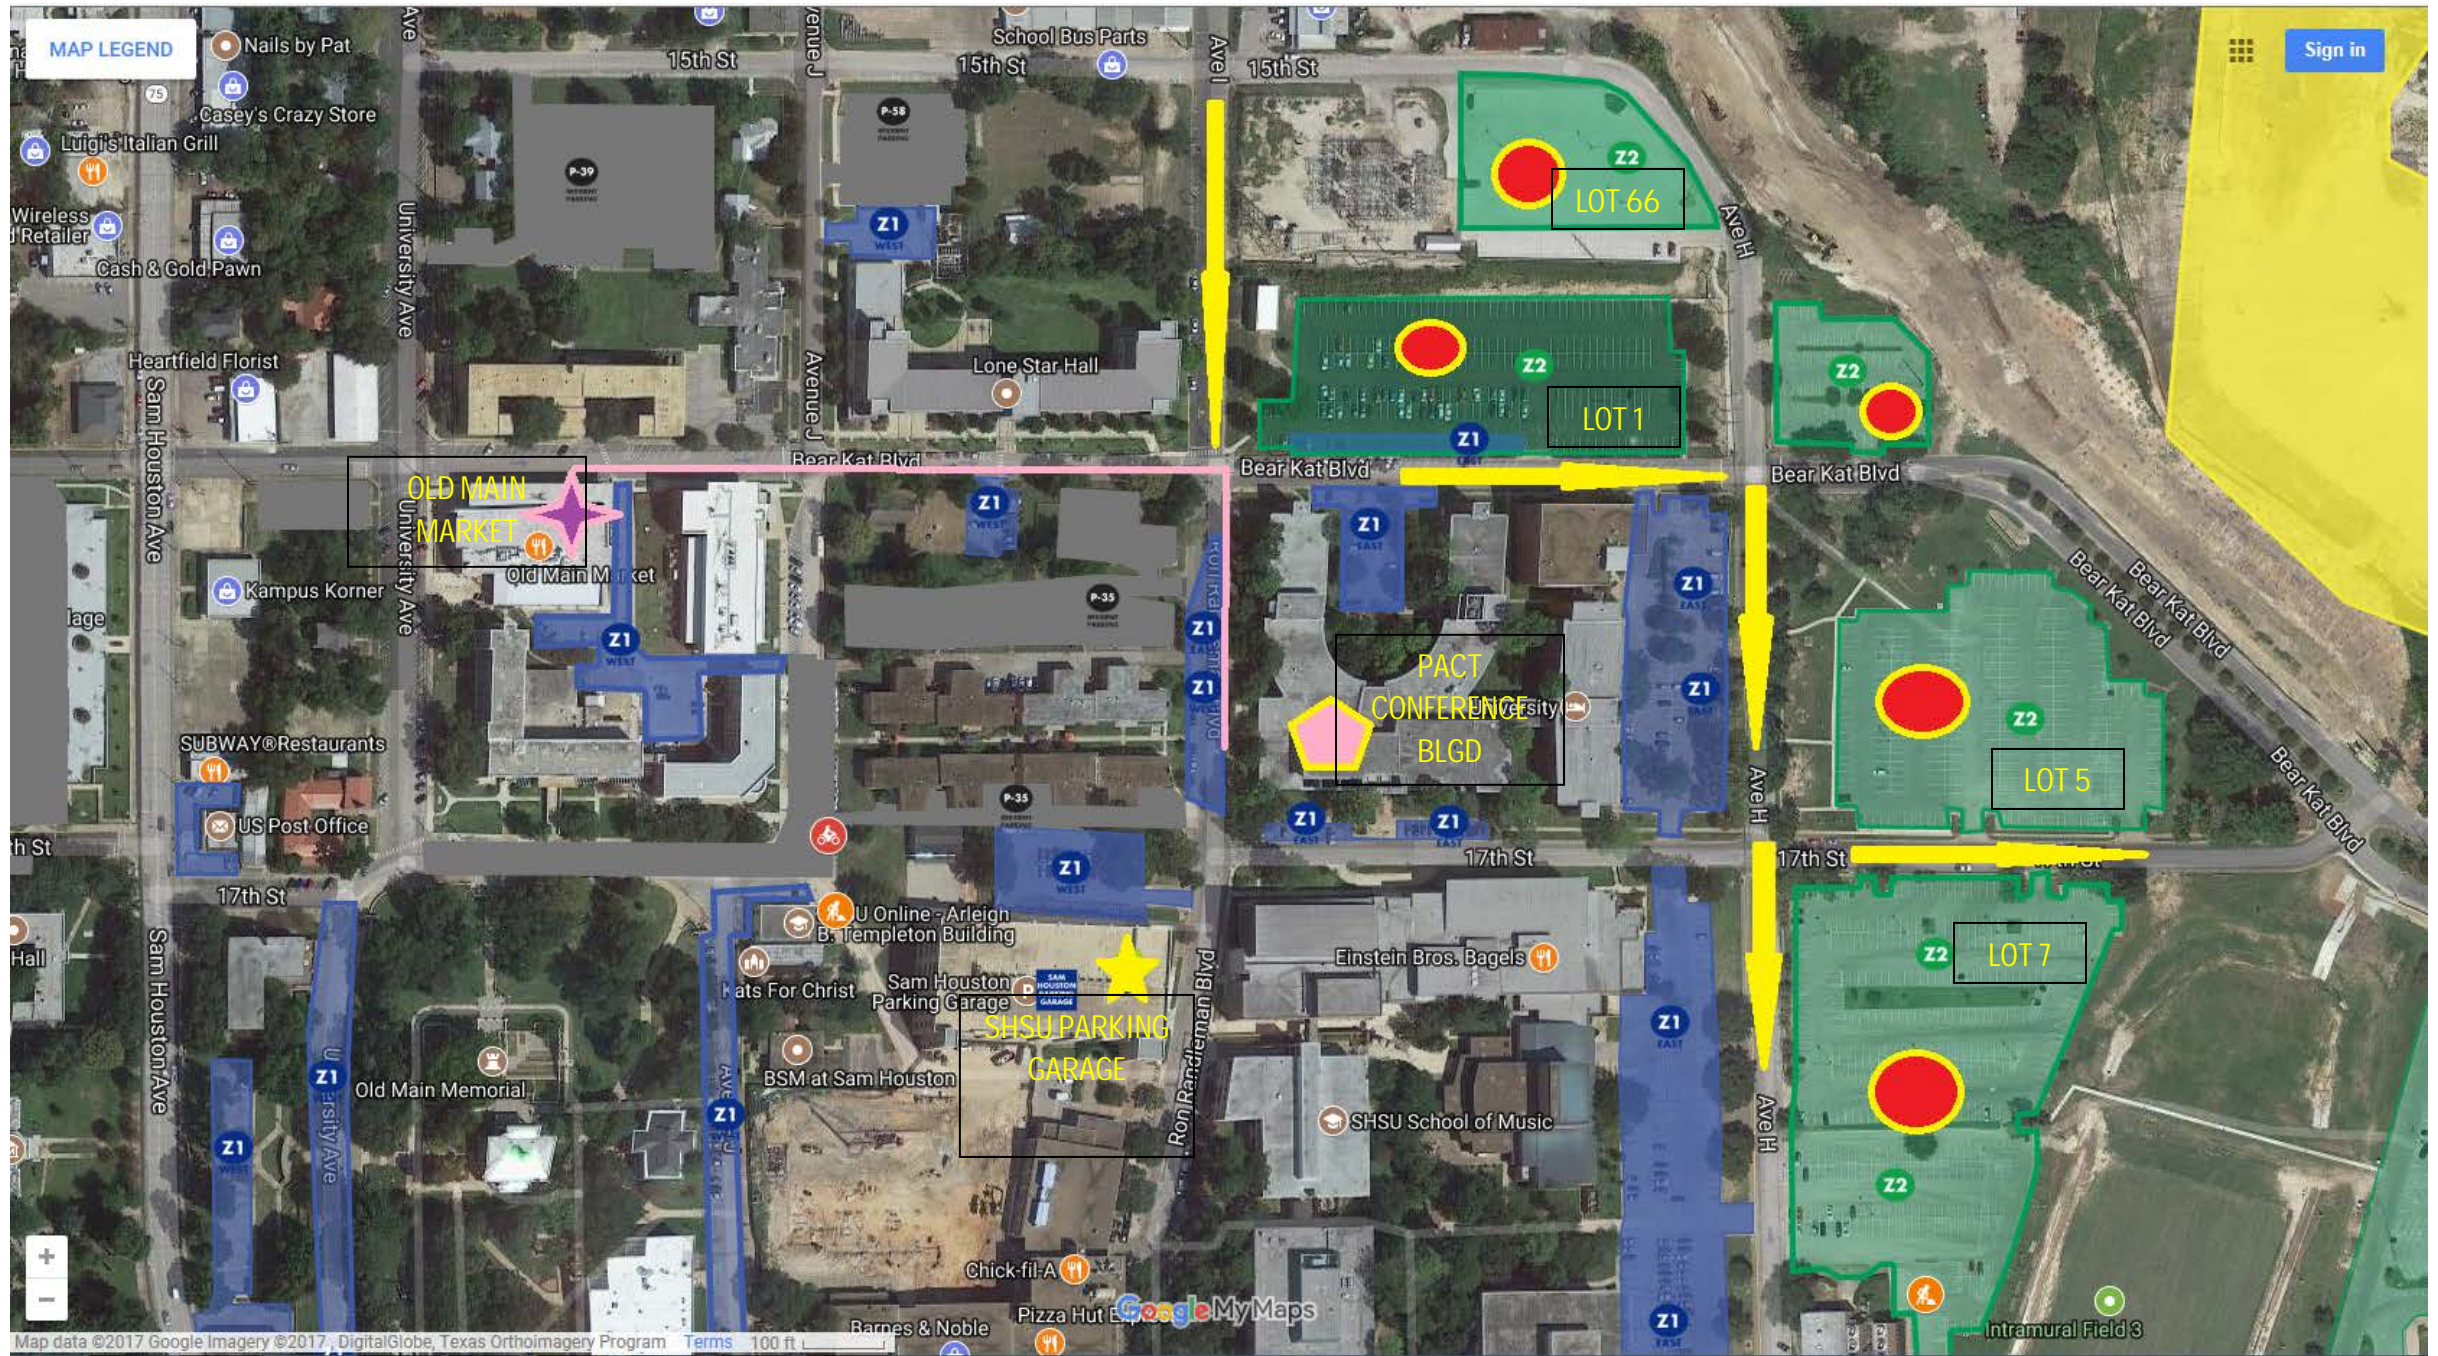

PACT CONFERENCE PARKING MAP

CONFERENCE FREE PARKING

GREEN ZONE AREAS: Z2

- **LOT 1** LOCATED ON BEAR KAT BLVD
- **LOT 2** LOCATED ON THE CORNER OF AVE "H" AND BEAR KAT BLVD
- **LOT 5** LOCATED ON THE CORNER OF AVE "H" AND 17TH STREET NORTHSIDE
- **LOT 7** LOCATED ON THE CORNER OF AVE "H" AND 17TH STREET SOUTHSIDE
- **LOT 62** LOCATED ON 15TH STREET AND AVE "H"

PAID PARKING (REIMBURSEMENTS WILL NOT BE PAID FOR PARKING IN THESE AREAS)

➔ THERE IS A FEE FOR PARKING ON **BEAR KAT BLVD** , **AVE H STREET** AND 17TH STREET PARKING RATES:

- \$1 HOUR
- \$5 MAX DAY
- (PAYMENT MUST BE MADE BY PARK-BY-APP OR CALL 936-666-2296)
- PICTURES SHOW PAID PARKING SIGN AND PARKING DESIGNATIONS

★ THE **SAM HOUSTON PARKING GARAGE** WILL BE AVAILABLE FOR HOURLY RATES:

- FIRST HOUR \$2
- EACH ADDITIONAL HOUR \$1.25
- MAXIMUM DAILY CHARGE \$8.25
- LOST OR DAMAGED PARKING TICKET \$10
- ILLEGAL EXIT FROM GARAGE \$75.00.

PACT CONFERENCE BUILDING: GEORGE BETO CRIMINAL JUSTICE BUILDING

TWO PREFERRED ENTRANCES: MAIN ENTRANCE ON 17TH STREET AND WEST SIDE ENTRANCE ON AVENUE "I"

OLD MAIN MARKET SERVING MEALS BETWEEN 11 AM AND 2 PM